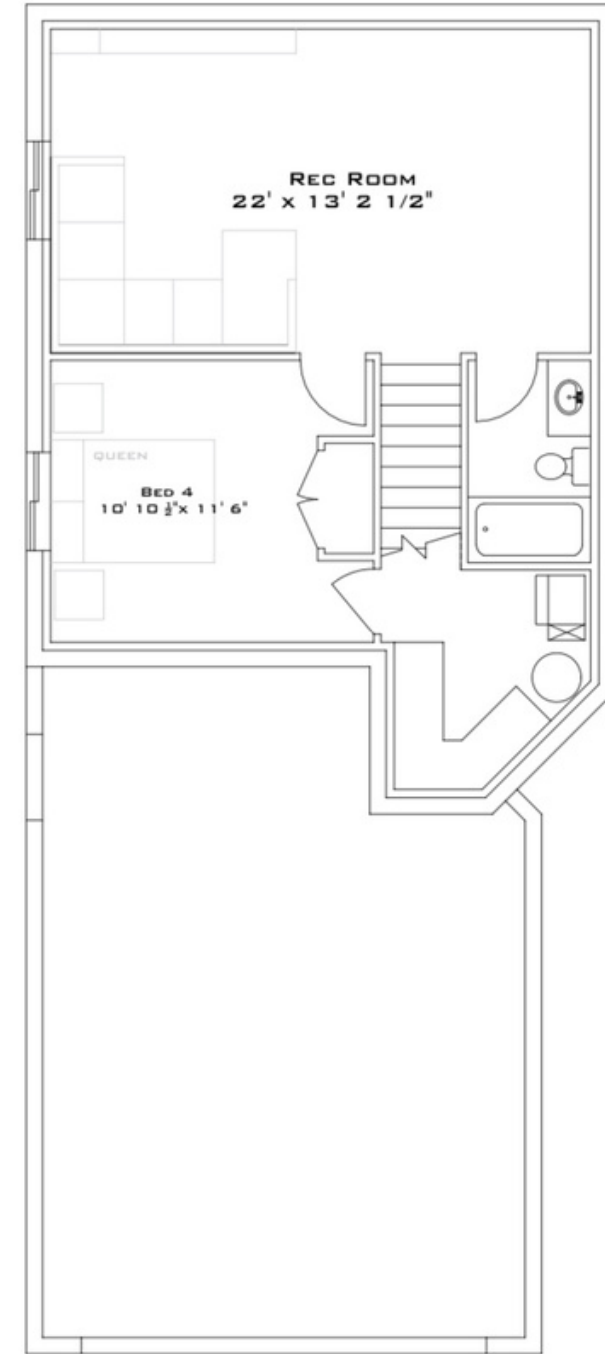

PEARWOOD BLUEPRINTS

BASEMENT