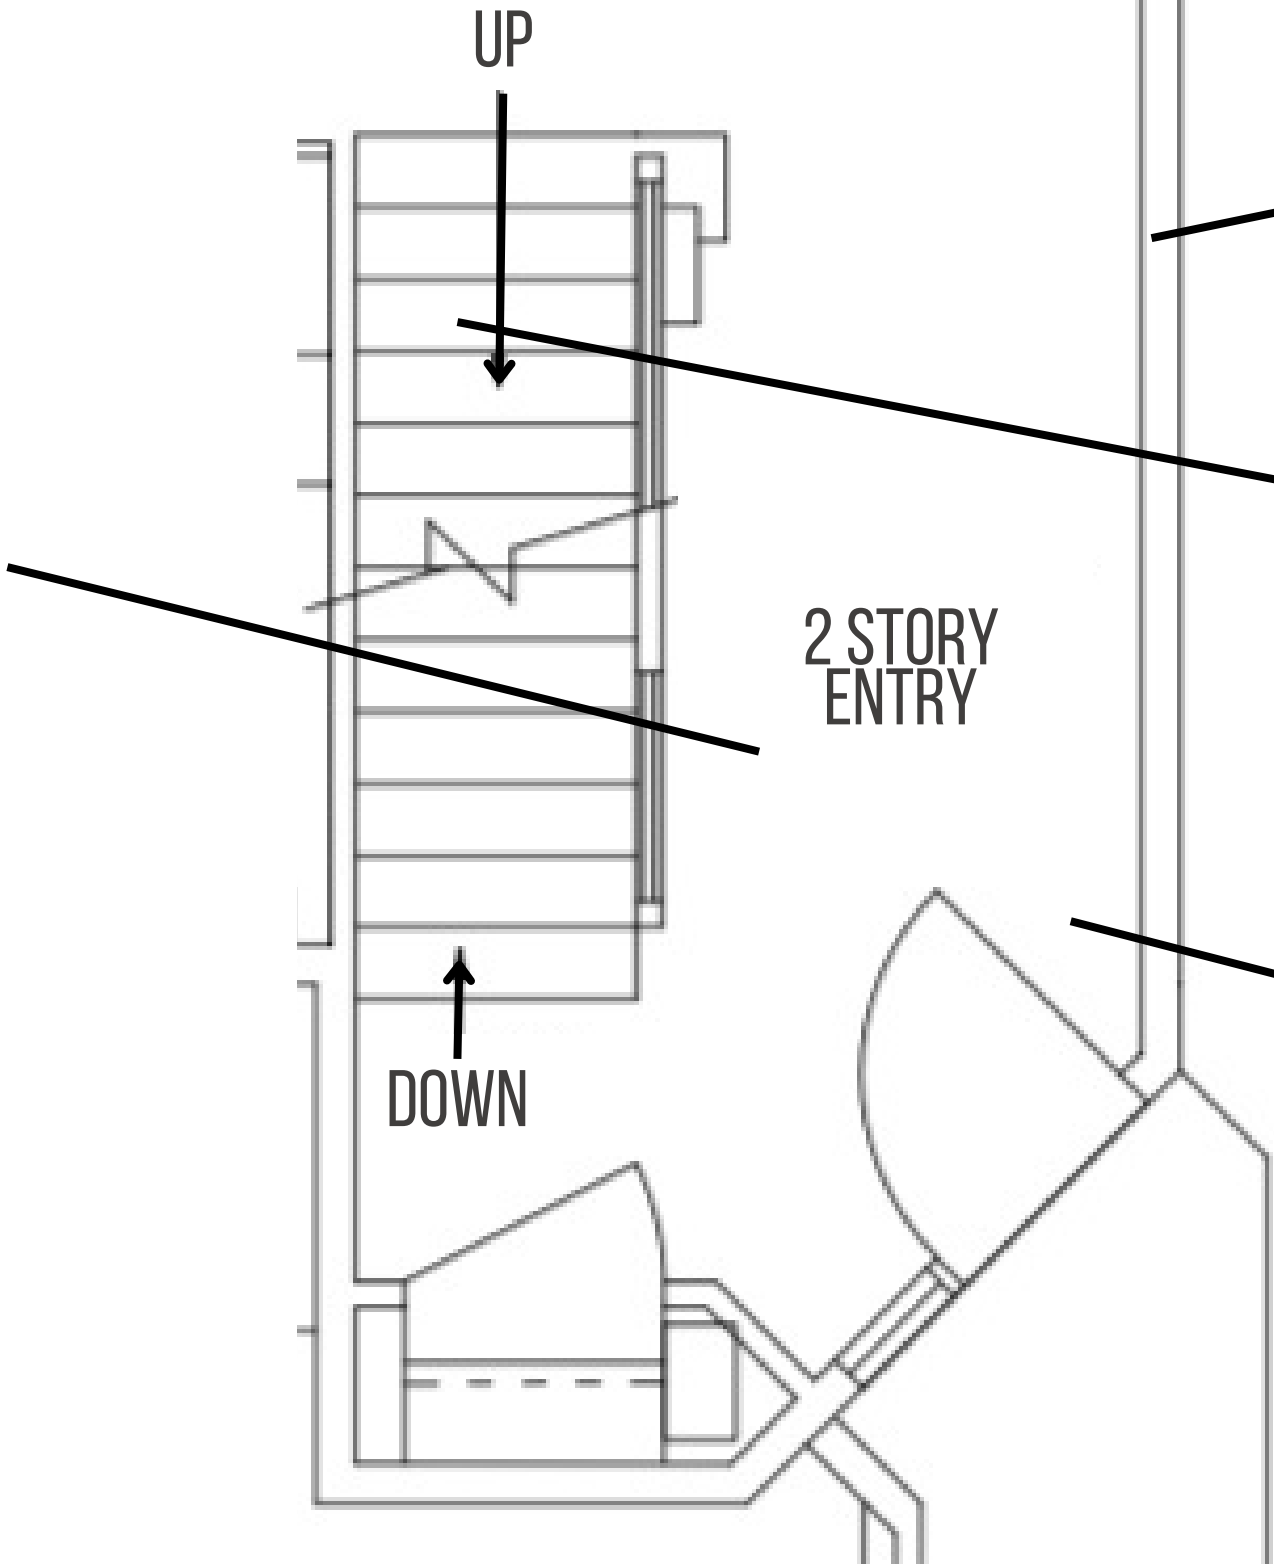

WALLS
White Dove