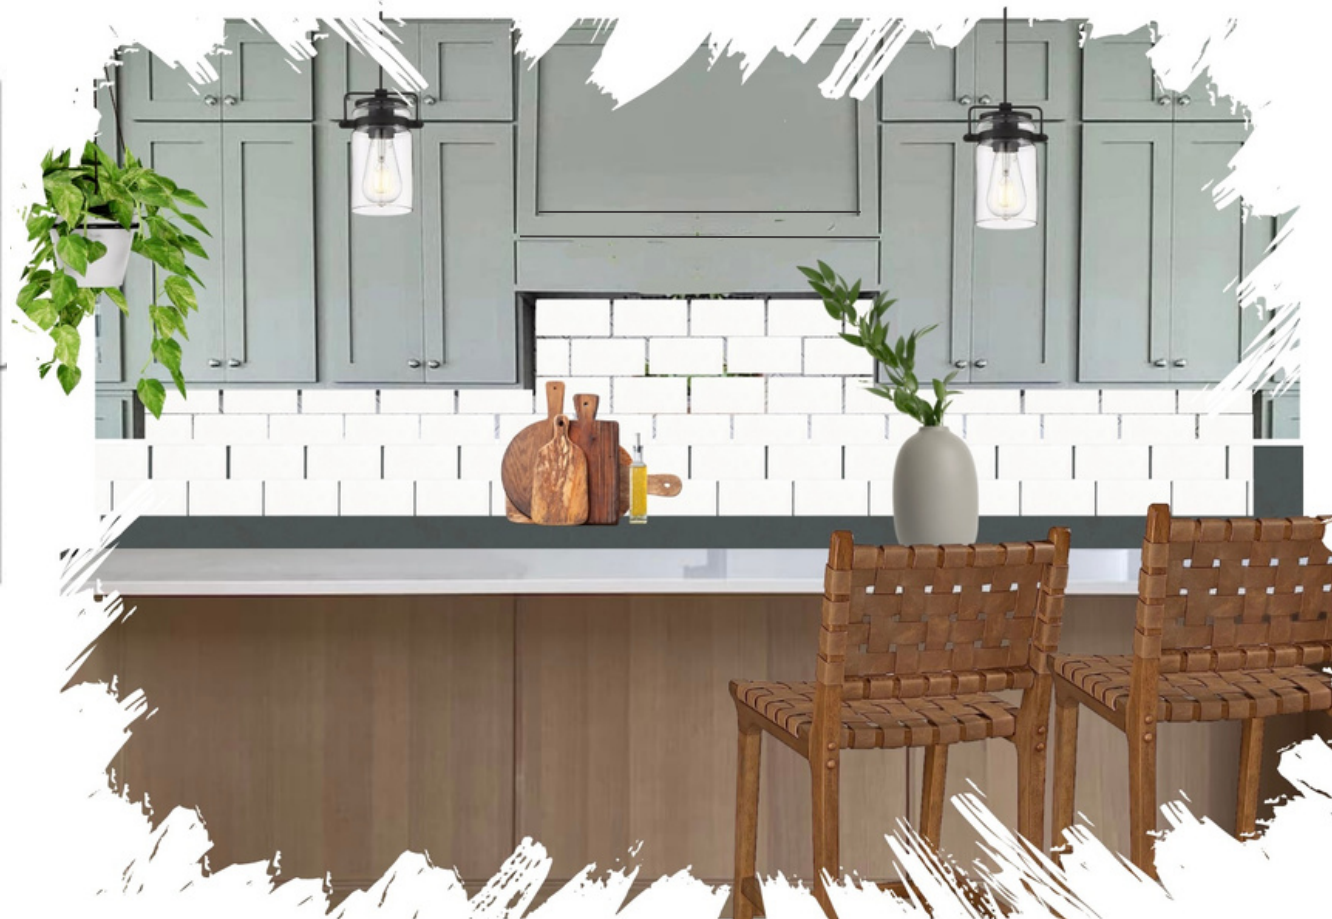

FAUCET/SINK
Oxford flat stainless steel
Delta Emmaline Chrome Faucet

HARDWARE
Richelieu Black