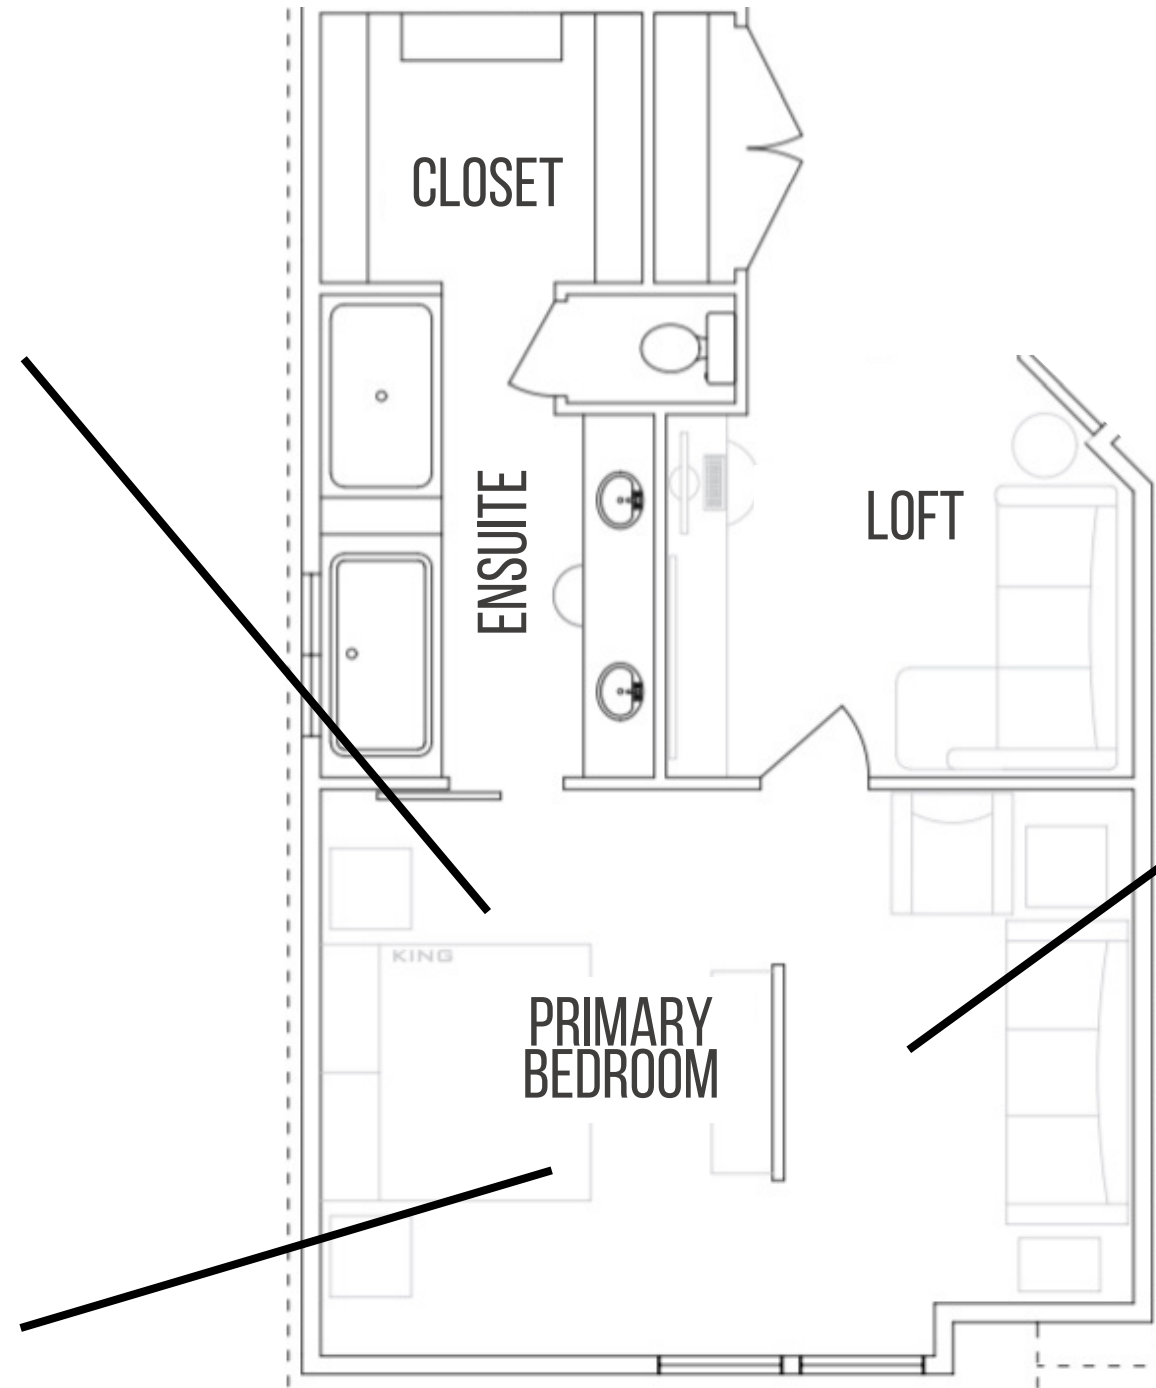

FLOORING
Carpet