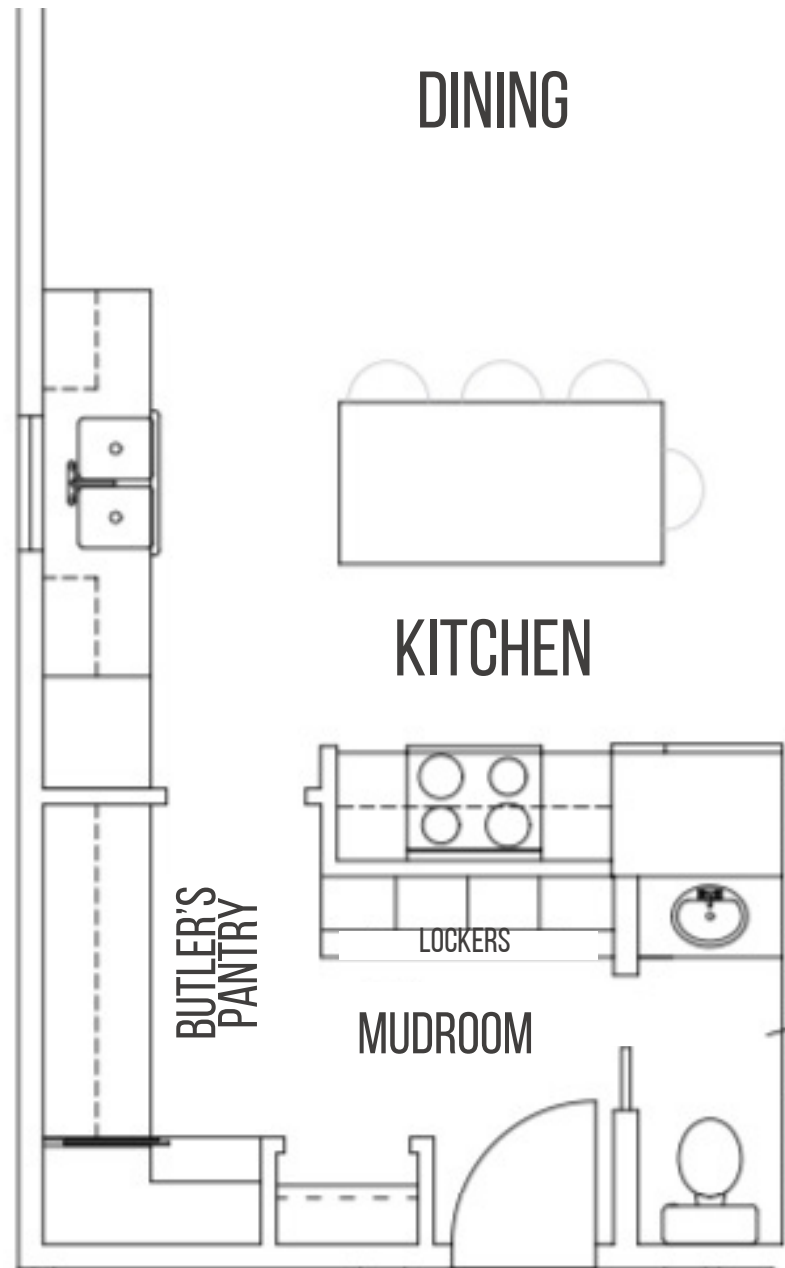

PEARWOOD KITCHEN & PANTRY FINISHES