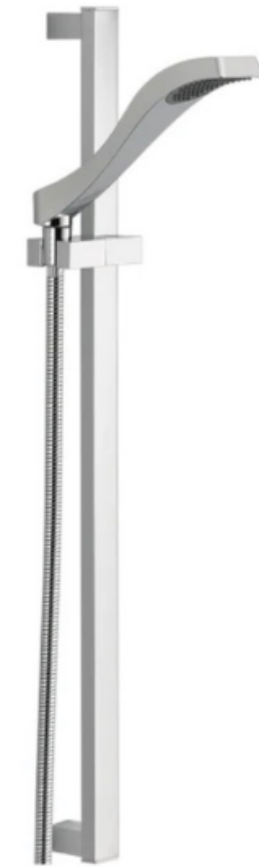

PEARWOOD PLUMBING FIXTURES

DELTA EMMALINE FAUCET

Chrome finish - Kitchen

DELTA DRYDEN FAUCET

Chrome finish - Bathrooms

DRYDEN SLIDEBAR

Chrome finish
Ensuite Shower

DRYDEN LEVER

Chrome finish with
H2OKinetic Showerhead
Ensuite Shower

DRYDEN DOUBLE LEVER

Chrome finish with
handshower, Ensuite bathtub

PEARWOOD PLUMBING FIXTURES

EMERY UNDER MOUNT SINK
White Finish - bathrooms

HYTEC BATHCOVE
Fiberglass Reinforced Acrylic
White Finish

CONTRAC CRISTA TOILET
High Elongated

KENDALE SHOWER BASE

PEARWOOD STAIR AND RAILING

Craftsman style post

POST CAP & RAILING
Stained K15 Cannes

POST & SPINDLES
White Dove

CARPET
Stairs

PEARWOOD FOYER FINISHES