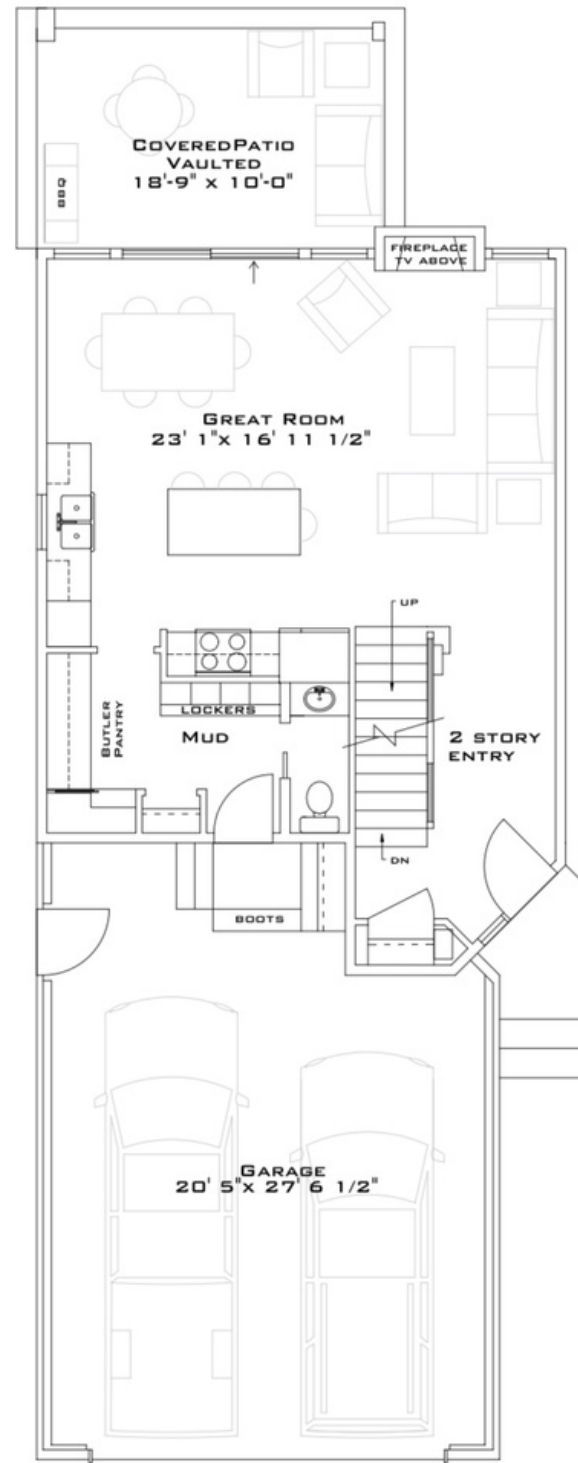

PEARWOOD BLUEPRINTS

**MAIN
FLOOR**