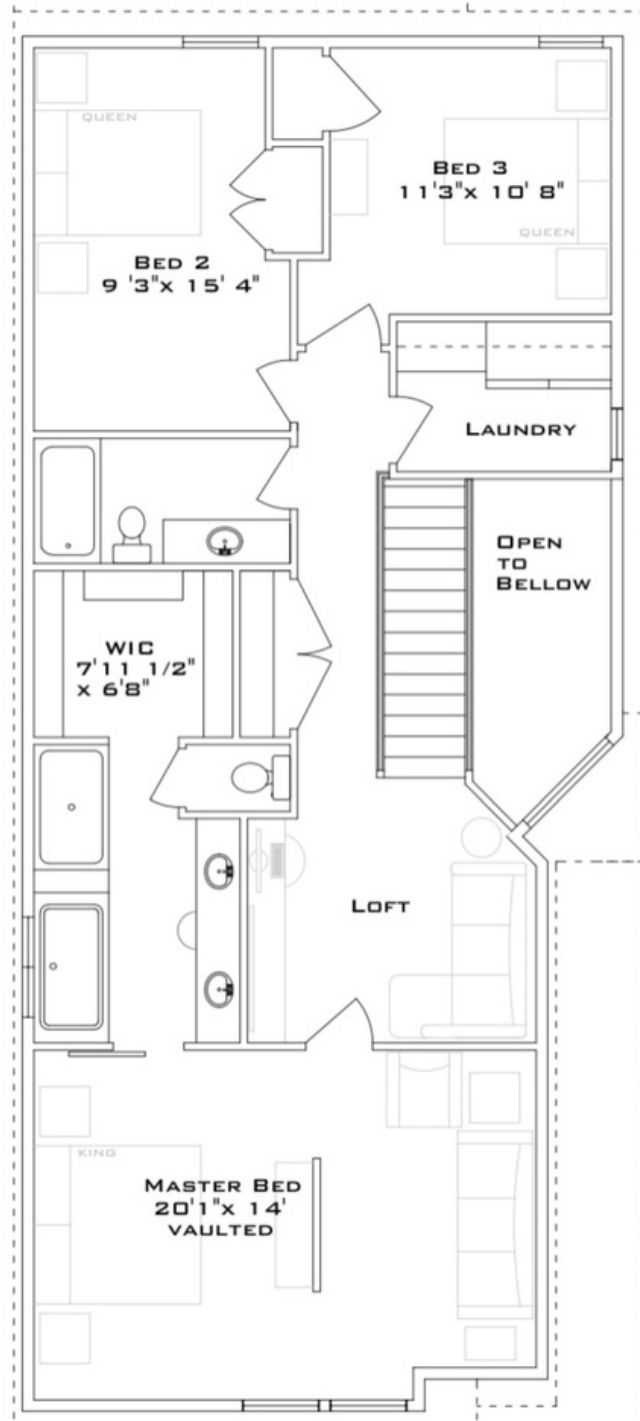

PEARWOOD BLUEPRINTS

**SECOND
FLOOR**