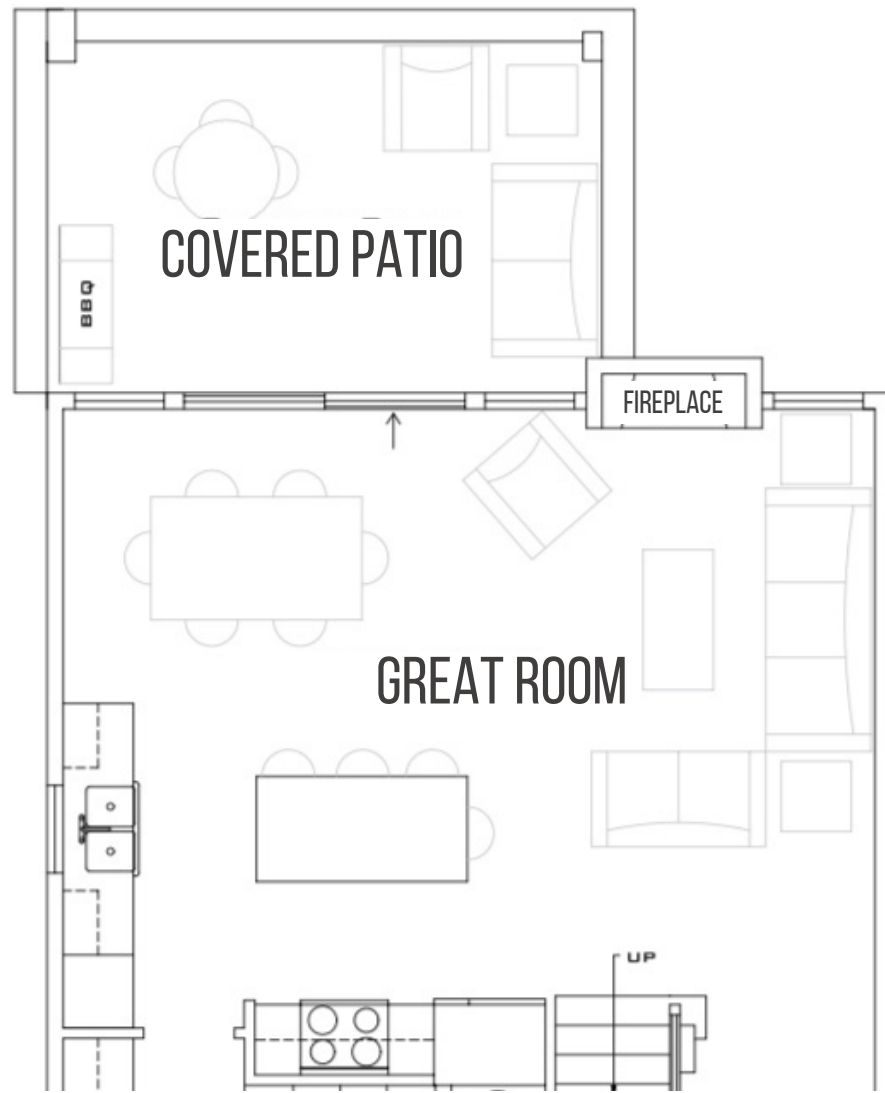

PEARWOOD GREAT ROOM FINISHES